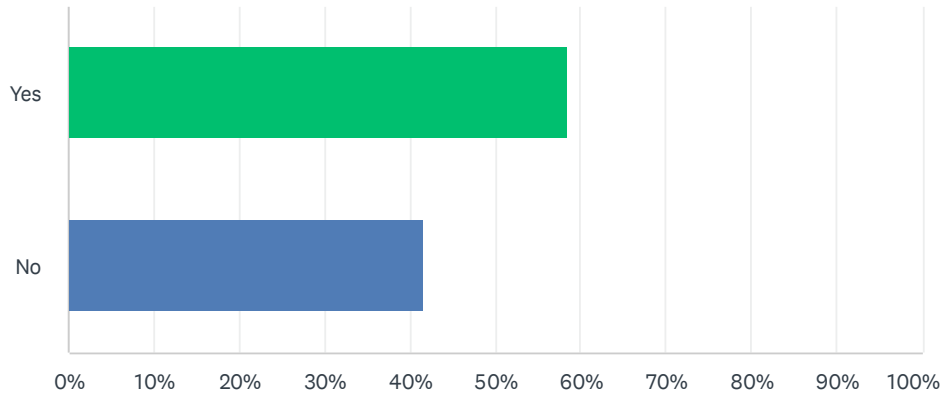

Q10 Would you pay to use restrooms?

Answered: 36 Skipped: 1

ANSWER CHOICES	RESPONSES	
Yes	22.22%	8
No	77.78%	28
TOTAL		36

Q11 On which days would you prefer to play?

Answered: 36 Skipped: 1

ANSWER CHOICES	RESPONSES	
Monday	69.44%	25
Tuesday	75.00%	27
Wednesday	77.78%	28
Thursday	72.22%	26
Friday	83.33%	30
Saturday	75.00%	27
Sunday	69.44%	25
Total Respondents: 36		

Q12 What time of day would you play?

Answered: 36 Skipped: 1

ANSWER CHOICES	RESPONSES	
Morning	75.00%	27
Afternoon	41.67%	15
Evening	61.11%	22
Night	36.11%	13
Total Respondents: 36		

Q13 Should the courts have lights?

Answered: 33 Skipped: 4

ANSWER CHOICES	RESPONSES	
Yes	93.94%	31
No	6.06%	2
TOTAL		33

Q14 Are you interested in taking pickleball classes?

Answered: 36 Skipped: 1

ANSWER CHOICES	RESPONSES	
Yes	58.33%	21
No	41.67%	15
TOTAL		36