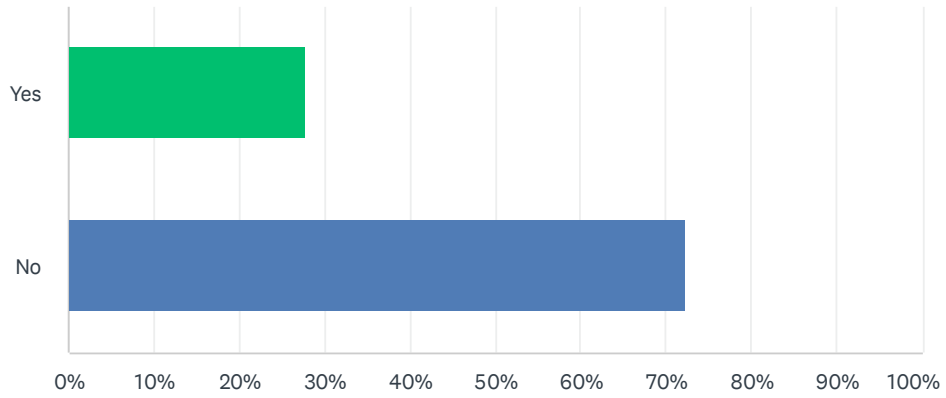

Q15 Do you currently belong to a pickleball club or organization?

Answered: 36 Skipped: 1

ANSWER CHOICES	RESPONSES	
Yes	27.78%	10
No	72.22%	26
TOTAL		36