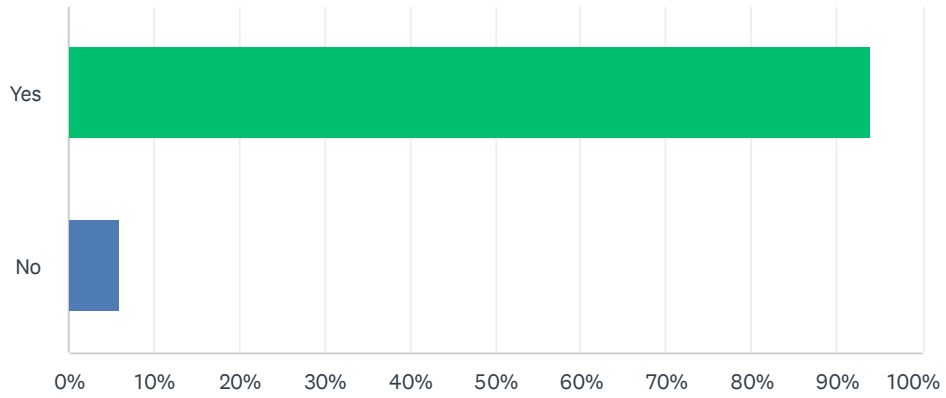

Q10 Would you pay to use restrooms?

Answered: 36 Skipped: 1

ANSWER CHOICES	RESPONSES	
Yes	22.22%	8
No	77.78%	28
TOTAL		36

Q11 On which days would you prefer to play?

Answered: 36 Skipped: 1

ANSWER CHOICES	RESPONSES	
Monday	69.44%	25
Tuesday	75.00%	27
Wednesday	77.78%	28
Thursday	72.22%	26
Friday	83.33%	30
Saturday	75.00%	27
Sunday	69.44%	25
Total Respondents: 36		

Q12 What time of day would you play?

Answered: 36 Skipped: 1

ANSWER CHOICES	RESPONSES	
Morning	75.00%	27
Afternoon	41.67%	15
Evening	61.11%	22
Night	36.11%	13
Total Respondents: 36		

Q13 Should the courts have lights?

Answered: 33 Skipped: 4

ANSWER CHOICES	RESPONSES	
Yes	93.94%	31
No	6.06%	2
TOTAL		33

Q14 Are you interested in taking pickleball classes?

Answered: 36 Skipped: 1

ANSWER CHOICES	RESPONSES	
Yes	58.33%	21
No	41.67%	15
TOTAL		36