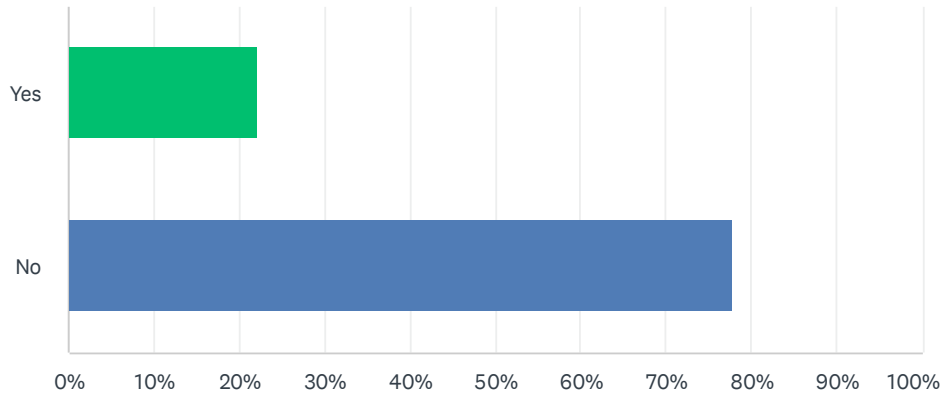

Q6 Are you interested in tournaments?

Answered: 36 Skipped: 1

ANSWER CHOICES	RESPONSES	
Yes	69.44%	25
No	30.56%	11
TOTAL		36

Q9 Is it important to have restrooms available?

Answered: 36 Skipped: 1

ANSWER CHOICES	RESPONSES	
Yes	88.89%	32
No	11.11%	4
TOTAL		36

Q10 Would you pay to use restrooms?

Answered: 36 Skipped: 1

ANSWER CHOICES	RESPONSES	
Yes	22.22%	8
No	77.78%	28
TOTAL		36

Q11 On which days would you prefer to play?

Answered: 36 Skipped: 1

ANSWER CHOICES	RESPONSES	
Monday	69.44%	25
Tuesday	75.00%	27
Wednesday	77.78%	28
Thursday	72.22%	26
Friday	83.33%	30
Saturday	75.00%	27
Sunday	69.44%	25
Total Respondents: 36		