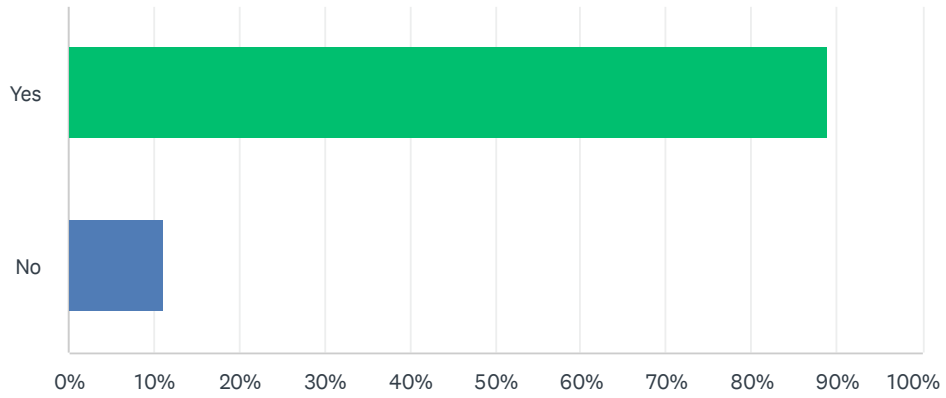

Q6 Are you interested in tournaments?

Answered: 36 Skipped: 1

ANSWER CHOICES	RESPONSES	
Yes	69.44%	25
No	30.56%	11
TOTAL		36

Q9 Is it important to have restrooms available?

Answered: 36 Skipped: 1

ANSWER CHOICES	RESPONSES	
Yes	88.89%	32
No	11.11%	4
TOTAL		36

Q10 Would you pay to use restrooms?

Answered: 36 Skipped: 1

ANSWER CHOICES	RESPONSES	
Yes	22.22%	8
No	77.78%	28
TOTAL		36

Q11 On which days would you prefer to play?

Answered: 36 Skipped: 1

ANSWER CHOICES	RESPONSES	
Monday	69.44%	25
Tuesday	75.00%	27
Wednesday	77.78%	28
Thursday	72.22%	26
Friday	83.33%	30
Saturday	75.00%	27
Sunday	69.44%	25
Total Respondents: 36		