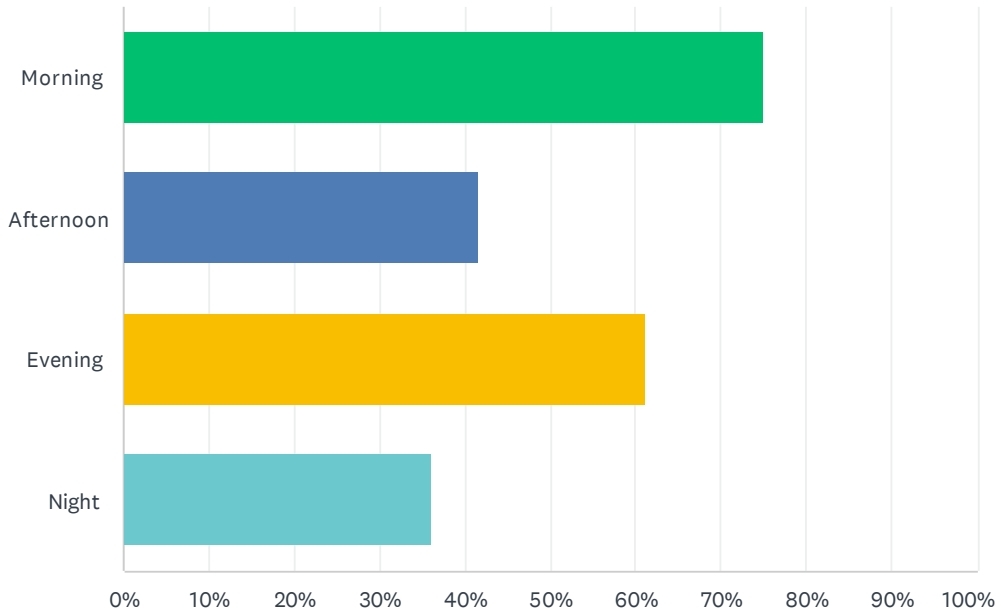

Q10 Would you pay to use restrooms?

Answered: 36 Skipped: 1

ANSWER CHOICES	RESPONSES	
Yes	22.22%	8
No	77.78%	28
TOTAL		36

Q11 On which days would you prefer to play?

Answered: 36 Skipped: 1

ANSWER CHOICES	RESPONSES	
Monday	69.44%	25
Tuesday	75.00%	27
Wednesday	77.78%	28
Thursday	72.22%	26
Friday	83.33%	30
Saturday	75.00%	27
Sunday	69.44%	25
Total Respondents: 36		

Q12 What time of day would you play?

Answered: 36 Skipped: 1

ANSWER CHOICES	RESPONSES	
Morning	75.00%	27
Afternoon	41.67%	15
Evening	61.11%	22
Night	36.11%	13
Total Respondents: 36		

Q13 Should the courts have lights?

Answered: 33 Skipped: 4

ANSWER CHOICES	RESPONSES	
Yes	93.94%	31
No	6.06%	2
TOTAL		33

Q14 Are you interested in taking pickleball classes?

Answered: 36 Skipped: 1

ANSWER CHOICES	RESPONSES	
Yes	58.33%	21
No	41.67%	15
TOTAL		36