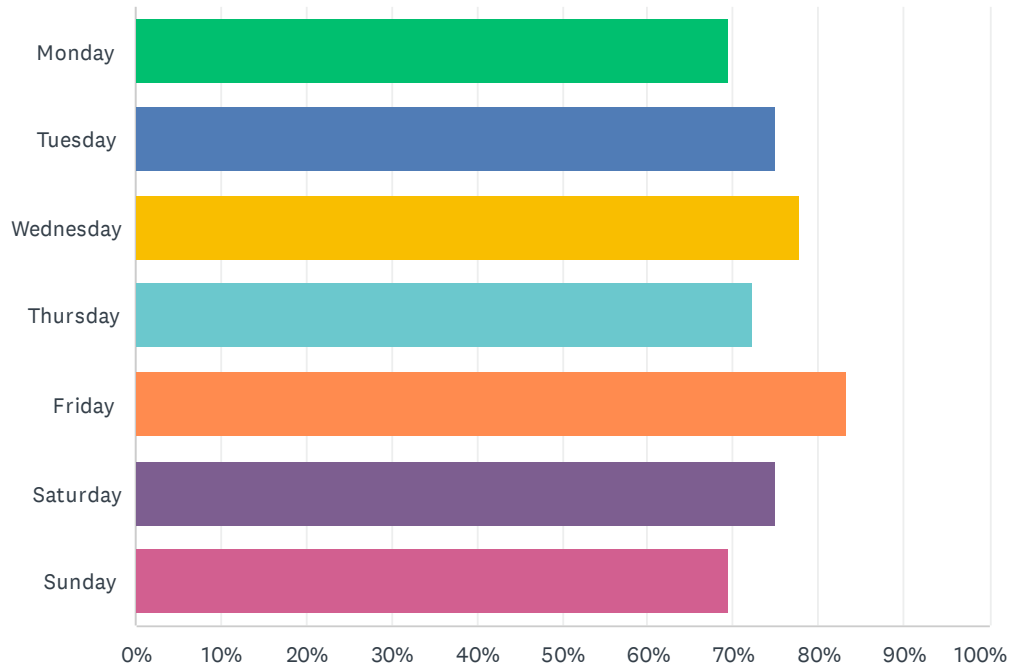

Q10 Would you pay to use restrooms?

Answered: 36 Skipped: 1

ANSWER CHOICES	RESPONSES	
Yes	22.22%	8
No	77.78%	28
TOTAL		36

Q11 On which days would you prefer to play?

Answered: 36 Skipped: 1

ANSWER CHOICES	RESPONSES	
Monday	69.44%	25
Tuesday	75.00%	27
Wednesday	77.78%	28
Thursday	72.22%	26
Friday	83.33%	30
Saturday	75.00%	27
Sunday	69.44%	25
Total Respondents: 36		

Q12 What time of day would you play?

Answered: 36 Skipped: 1

ANSWER CHOICES	RESPONSES	
Morning	75.00%	27
Afternoon	41.67%	15
Evening	61.11%	22
Night	36.11%	13
Total Respondents: 36		

Q13 Should the courts have lights?

Answered: 33 Skipped: 4

ANSWER CHOICES	RESPONSES	
Yes	93.94%	31
No	6.06%	2
TOTAL		33

Q14 Are you interested in taking pickleball classes?

Answered: 36 Skipped: 1

ANSWER CHOICES	RESPONSES	
Yes	58.33%	21
No	41.67%	15
TOTAL		36